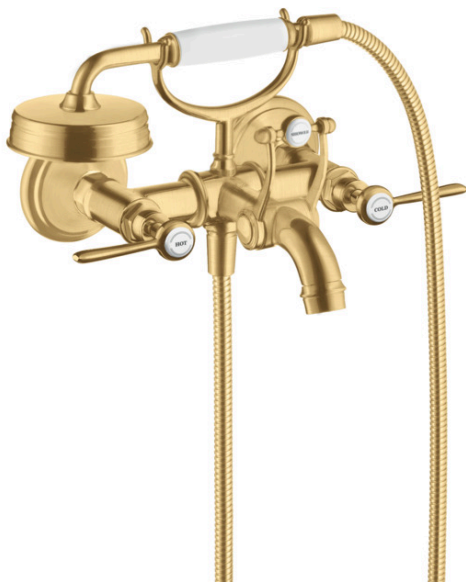

AXOR Montreux
2-Handle Wall-Mounted Tub Filler with Lever Handles and 1.8 GPM Handshower
 Finishes : **brushed gold optic** Part no. : **16556251**

Features

- Flow: 5.28 GPM (20 L/Min)
- Flow rate of hand shower at 3 bar: 1.8 GPM (6.8 L/Min)
- 90° ceramic valves
- Integrated double backflow prevention

Item details

List Price \$ 2,944.00

Technology

Compliance

Product image

Scale drawing